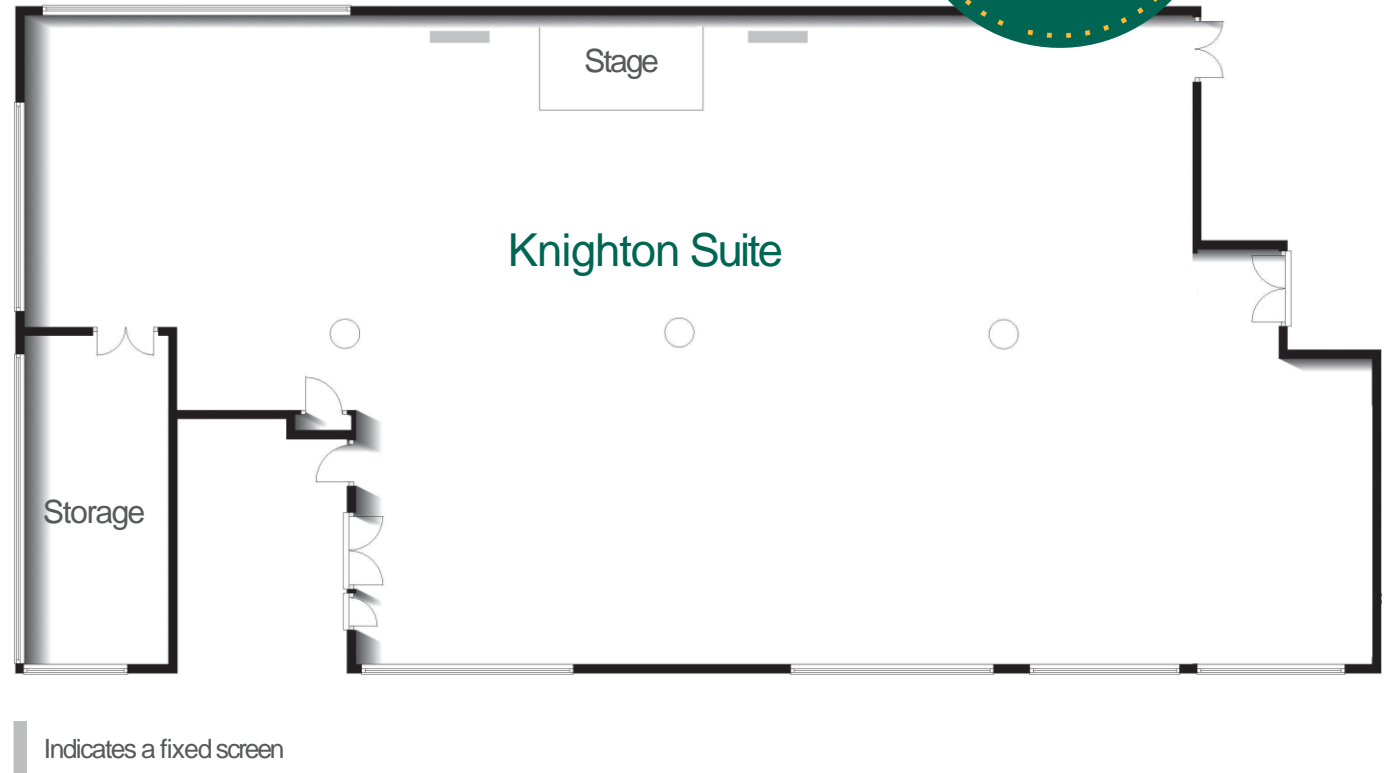

Knighton Suite

26.80m max x 14.87m max (48'10" x 87'11")

Ceiling Height: 2.84m (9'3")

The Knighton Suite, situated on the first floor, is the largest conference room at Yarnfield Park. It benefits from twin ceiling mounted projectors, integrated PA system, a fully demountable stage, lectern and a dedicated technical desk. The room has natural daylight and is perfect for large plenary sessions or training programmes, as well as private dinners for up to 280 guests.

Theatre Style
450

Cabaret Style
224

Boardroom Style
36

YARNFIELD PARK
Midlands